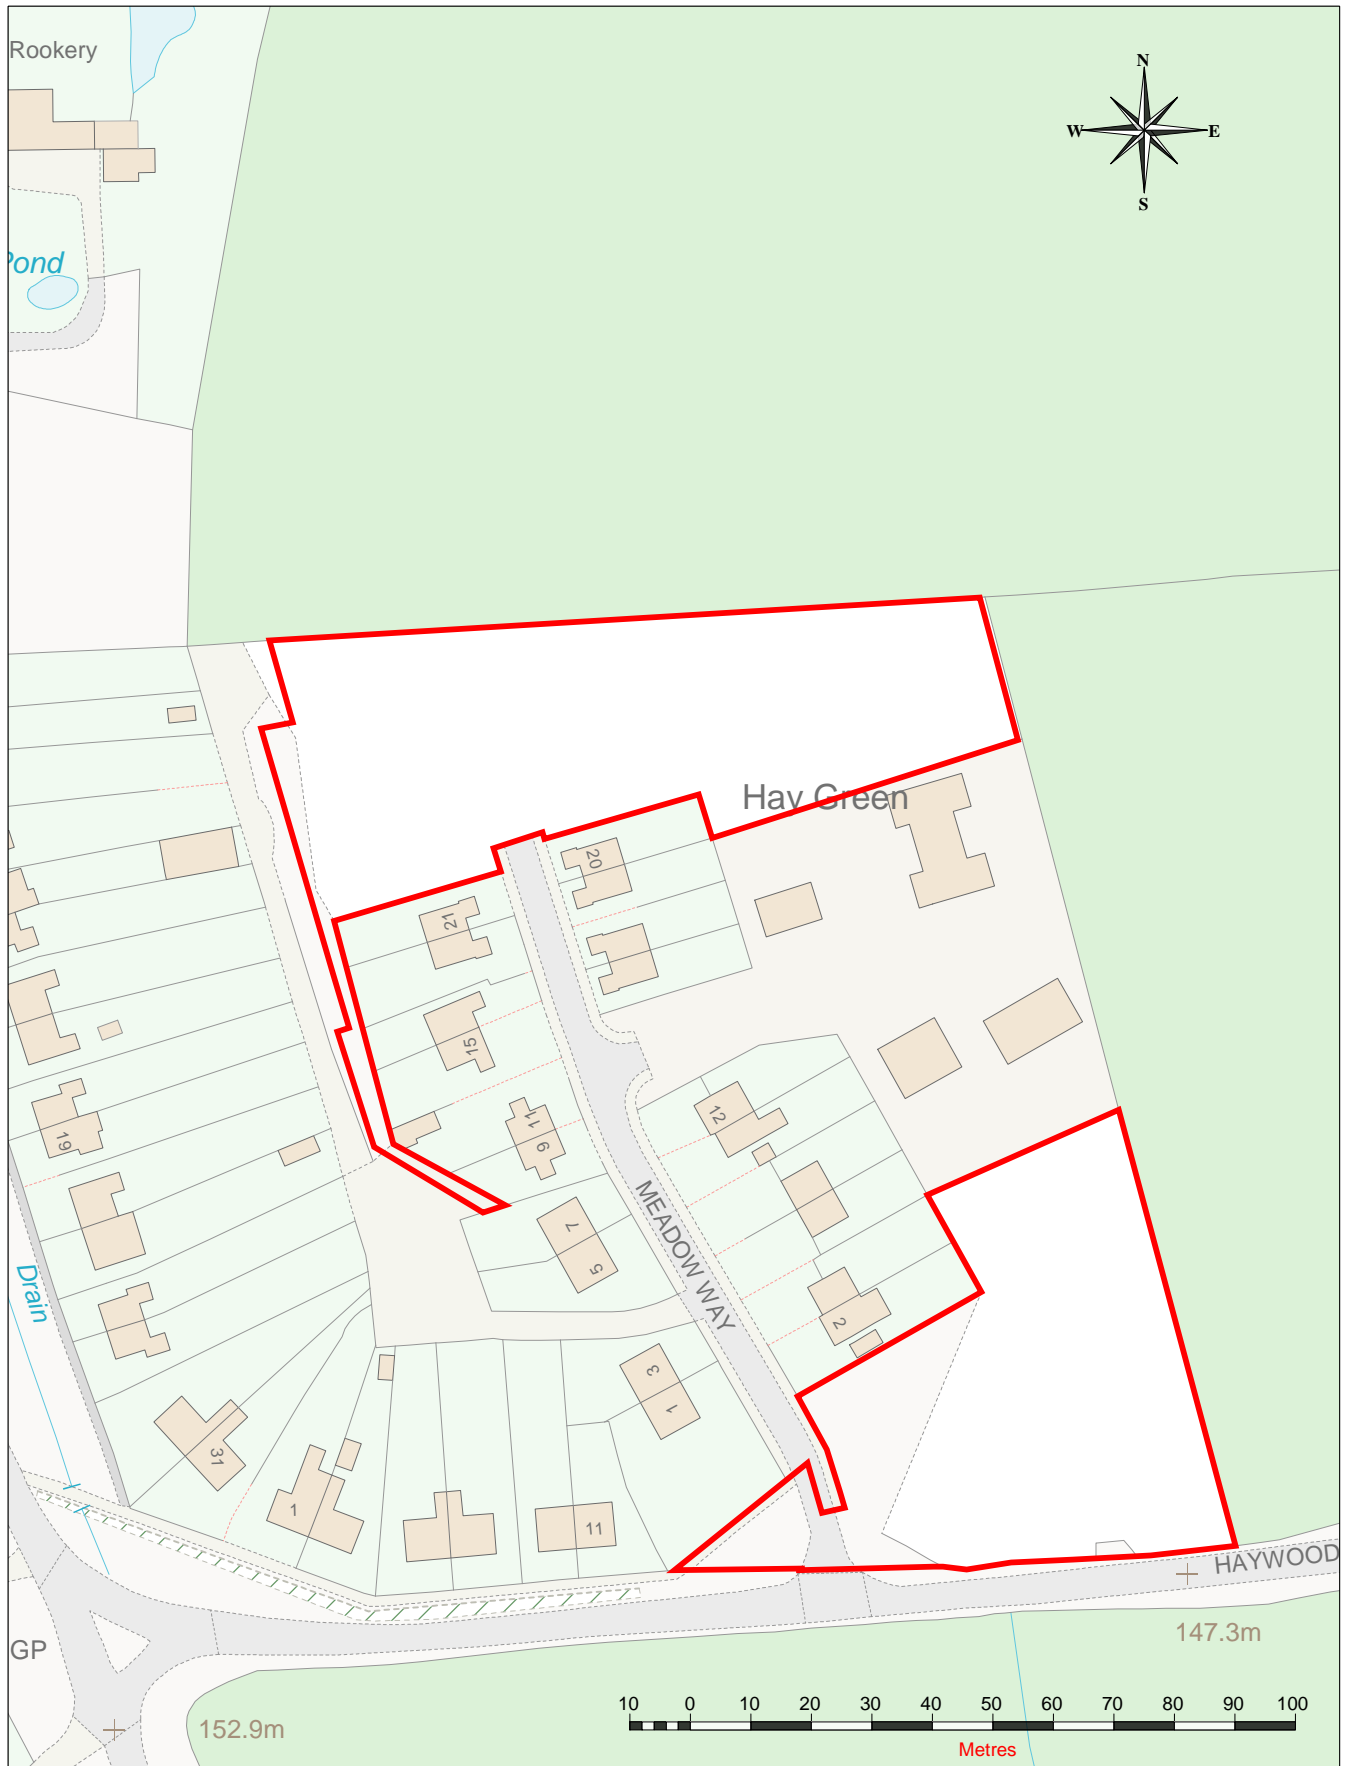

Land at Meadow Way, Therfield

Scale: 1:1250  
Date: 21:01:20